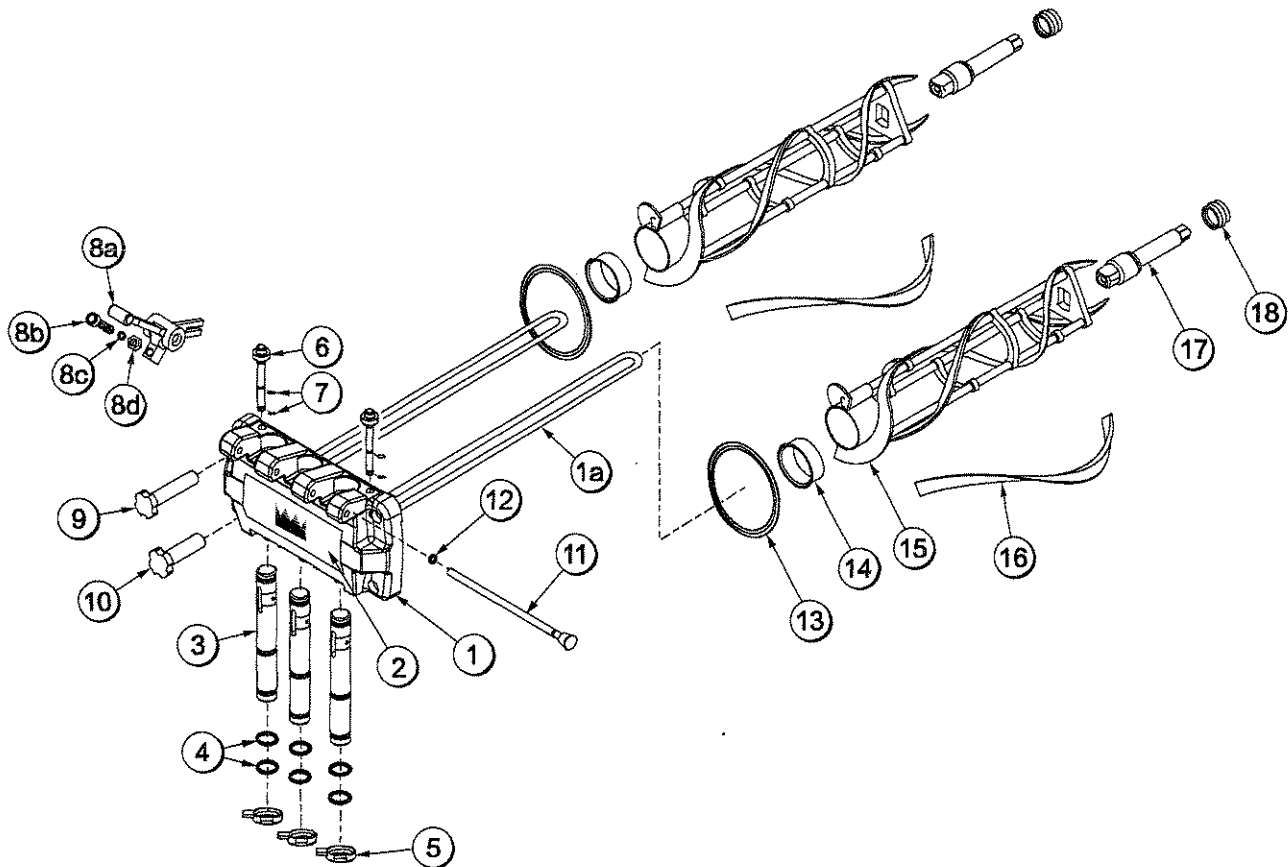

Model 754 Exploded View

Figure 25

Models 754/774/794 Three-Spout Beater Door A.

Figure 64

ITEM	DESCRIPTION	PART NO.
1	DOOR- 3-SPOUT	X51532-12
1a	BAFFLE A.- LONG 4" W/RAD	X50882
2	DECAL-DOOR	021521
3	VALVE A.- DRAW	X69539
4	O-RING 13/16 OD X .103 W	019330
5	CAP-DESIGN	014218
6	PLUG-PRIME	028805
7	O-RING-PRIME PLUG	016137
8	HANDLE A.- DRAW ADJ.	X55096
8a	DRAW HANDLE	028804
8b	SCREW-ADJUSTMENT 5/16	055092
8c	O-RING 1/4OD X .070W	015872

ITEM	DESCRIPTION	PART NO.
8d	NUT-JAM	029639-BLK
9	NUT-STUD LONG	034382
10	NUT-STUD SHORT	034383
11	ROD A.- PIVOT	X20683
12	O-RING 5/16OD X .070W	016272
13	GASKET-DOOR HT 4"	048926
14	BEARING-FRONT	050216
15	BEATER A.- HELICORE 3.4	X31761
16	BLADE- SCRAPER	035174
17	SHAFT-BEATER	032564
18	SEAL-DRIVE SHAFT	032560