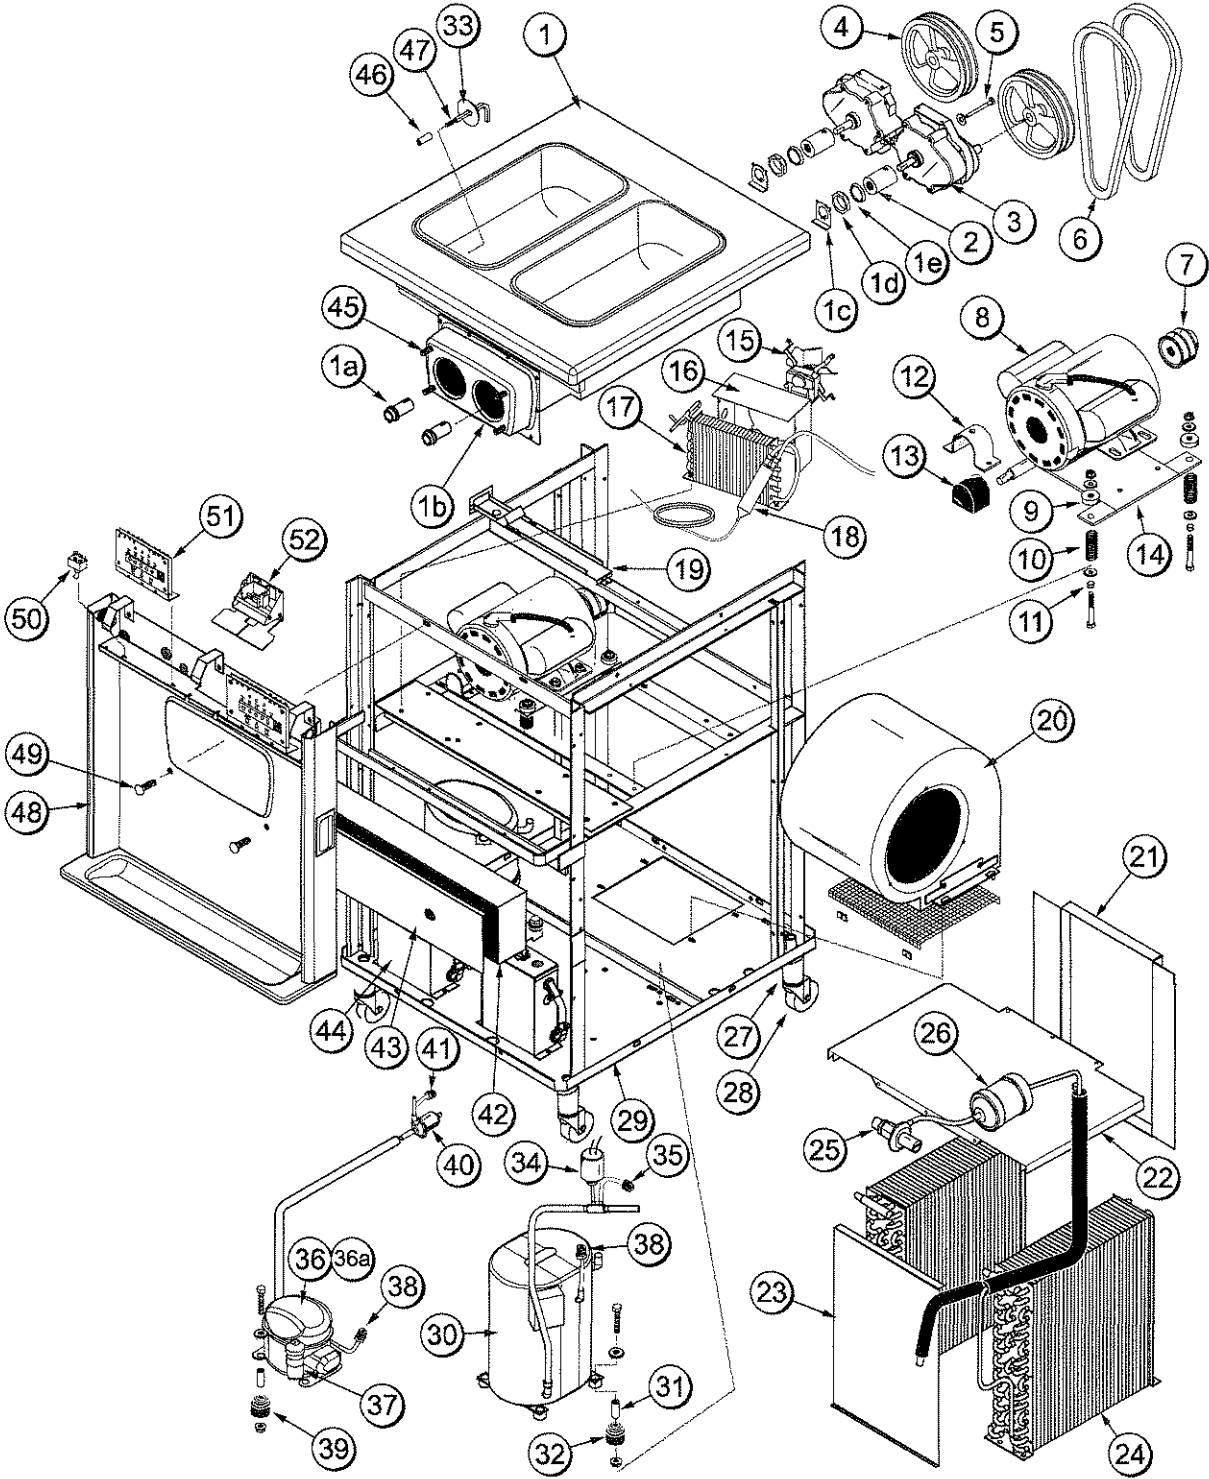

Model 754 Exploded View

Figure 25

Models 754/774/794 Three-Spout Beater Door A.

Figure 64

ITEM	DESCRIPTION	PART NO.
1	DOOR- 3-SPOUT	X51532-12
1a	BAFFLE A.- LONG 4" W/RAD	X50882
2	DECAL-DOOR	021521
3	VALVE A.- DRAW	X69539
4	O-RING 13/16 OD X .103 W	019330
5	CAP-DESIGN	014218
6	PLUG-PRIME	028805
7	O-RING-PRIME PLUG	016137
8	HANDLE A.- DRAW ADJ.	X55096
8a	DRAW HANDLE	028804
8b	SCREW-ADJUSTMENT 5/16	055092
8c	O-RING 1/4OD X .070W	015872

ITEM	DESCRIPTION	PART NO.
8d	NUT-JAM	029639-BLK
9	NUT-STUD LONG	034382
10	NUT-STUD SHORT	034383
11	ROD A.- PIVOT	X20683
12	O-RING 5/16OD X .070W	016272
13	GASKET-DOOR HT 4"	048926
14	BEARING-FRONT	050216
15	BEATER A.- HELICORE 3.4	X31761
16	BLADE- SCRAPER	035174
17	SHAFT-BEATER	032564
18	SEAL-DRIVE SHAFT	032560